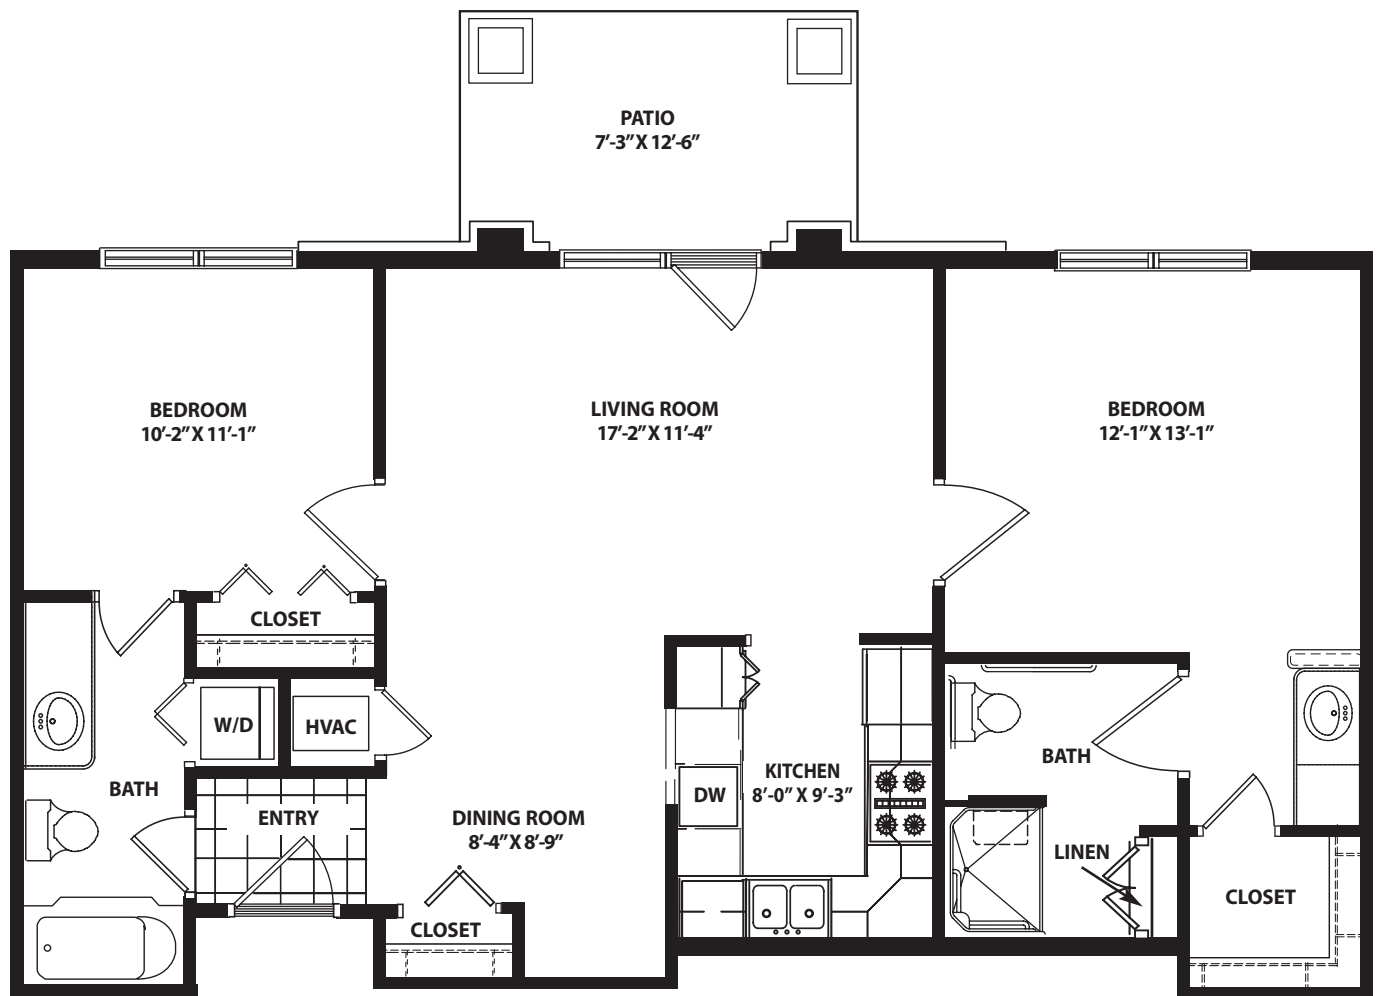

BELL TRACE

Apartment Home Huntington

906 Square Feet
Dimensions may vary slightly.