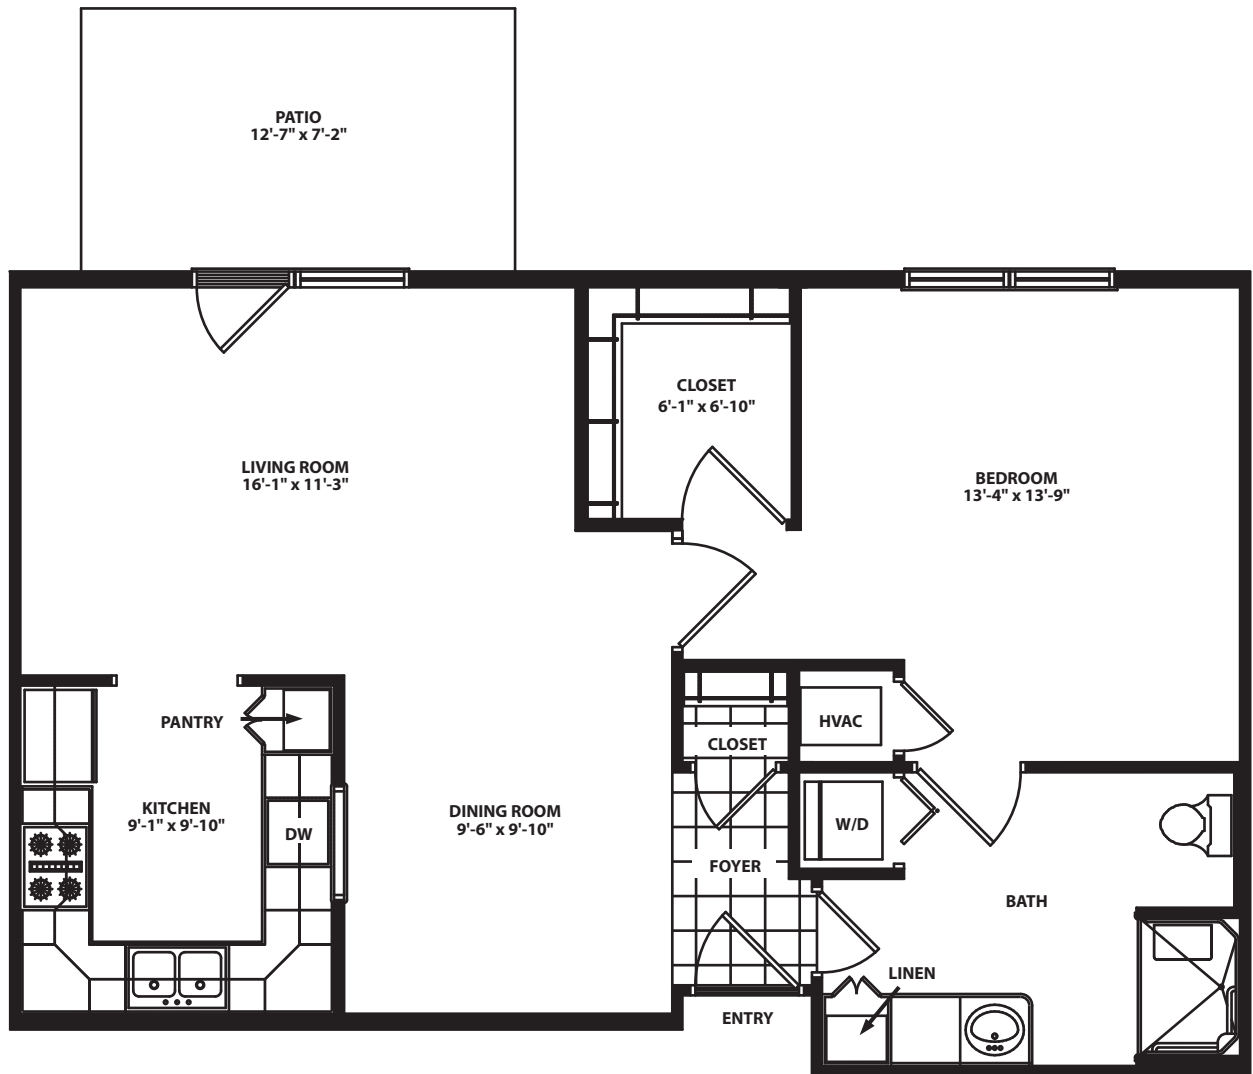

# BELL TRACE

## Apartment Home Marion

758 Square Feet  
Dimensions may vary slightly.