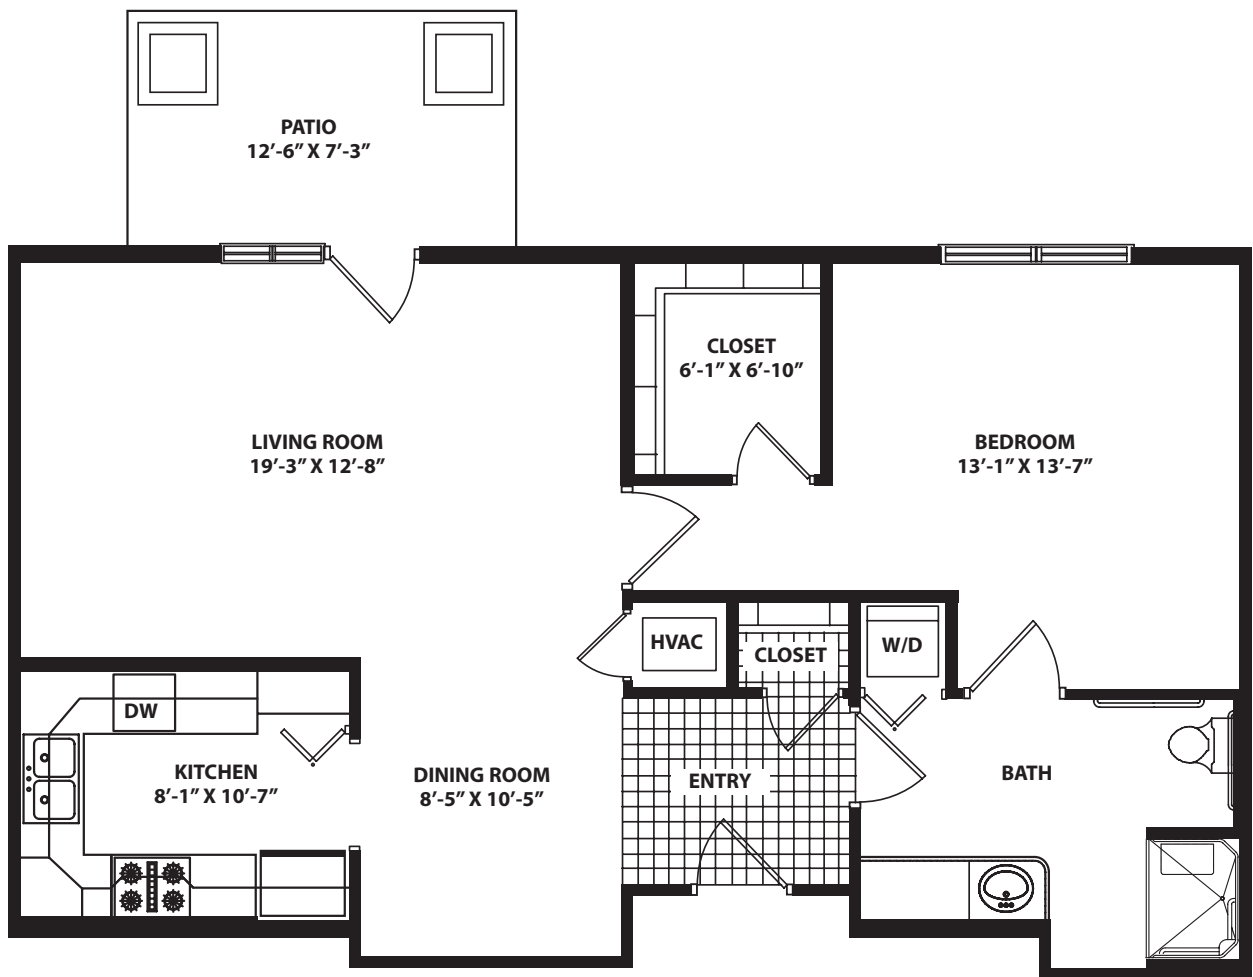

BELL TRACE

Apartment Home Madison

831 Square Feet
Dimensions may vary slightly.