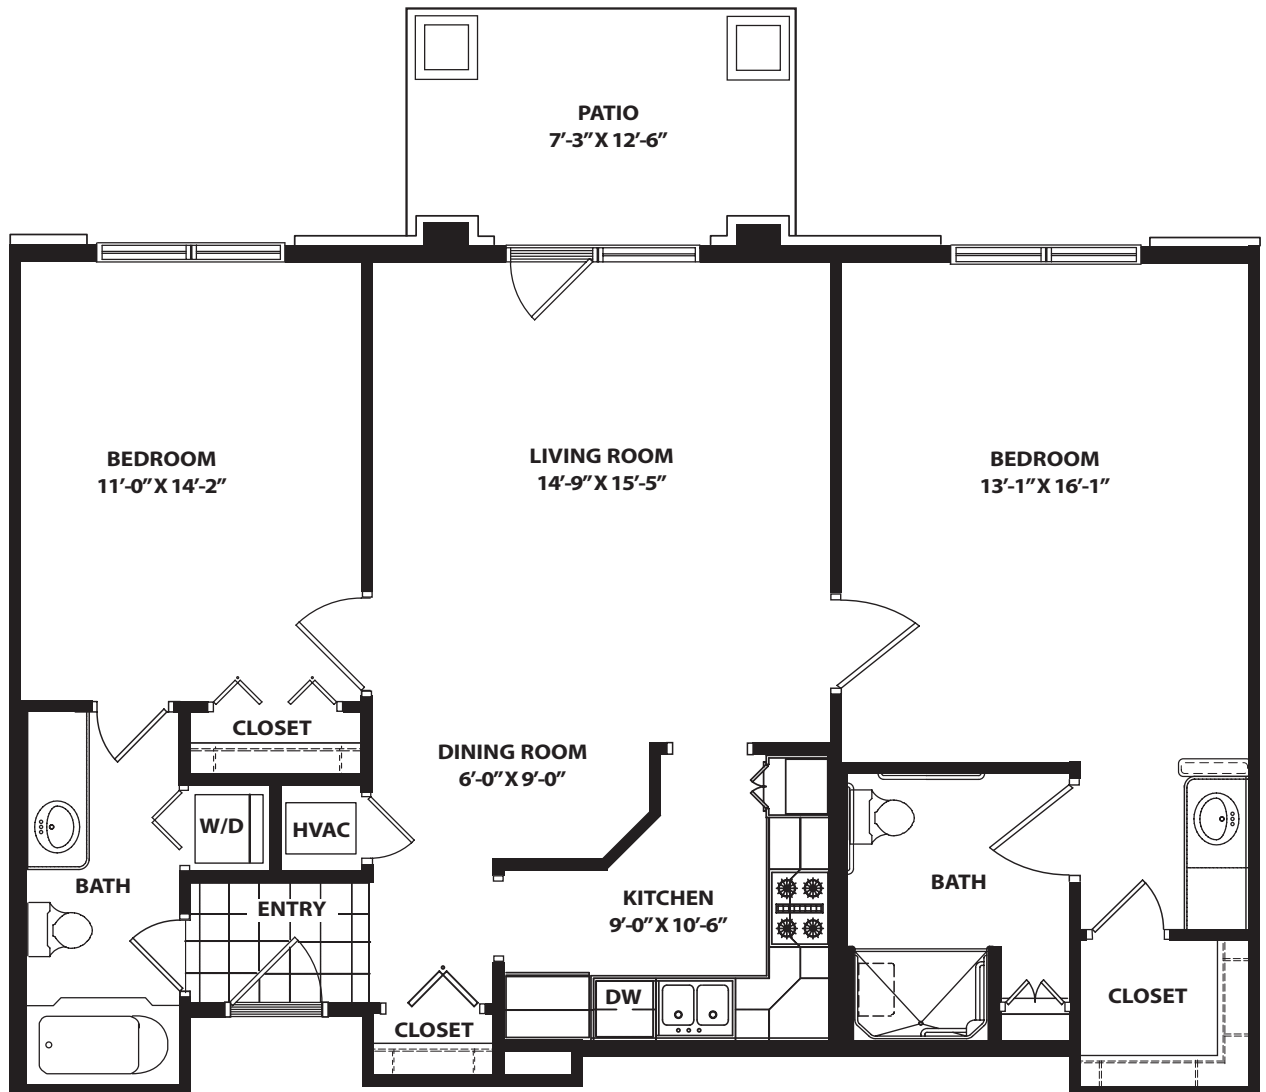

BELL TRACE

Apartment Home Dearborn

1,005 Square Feet
Dimensions may vary slightly.